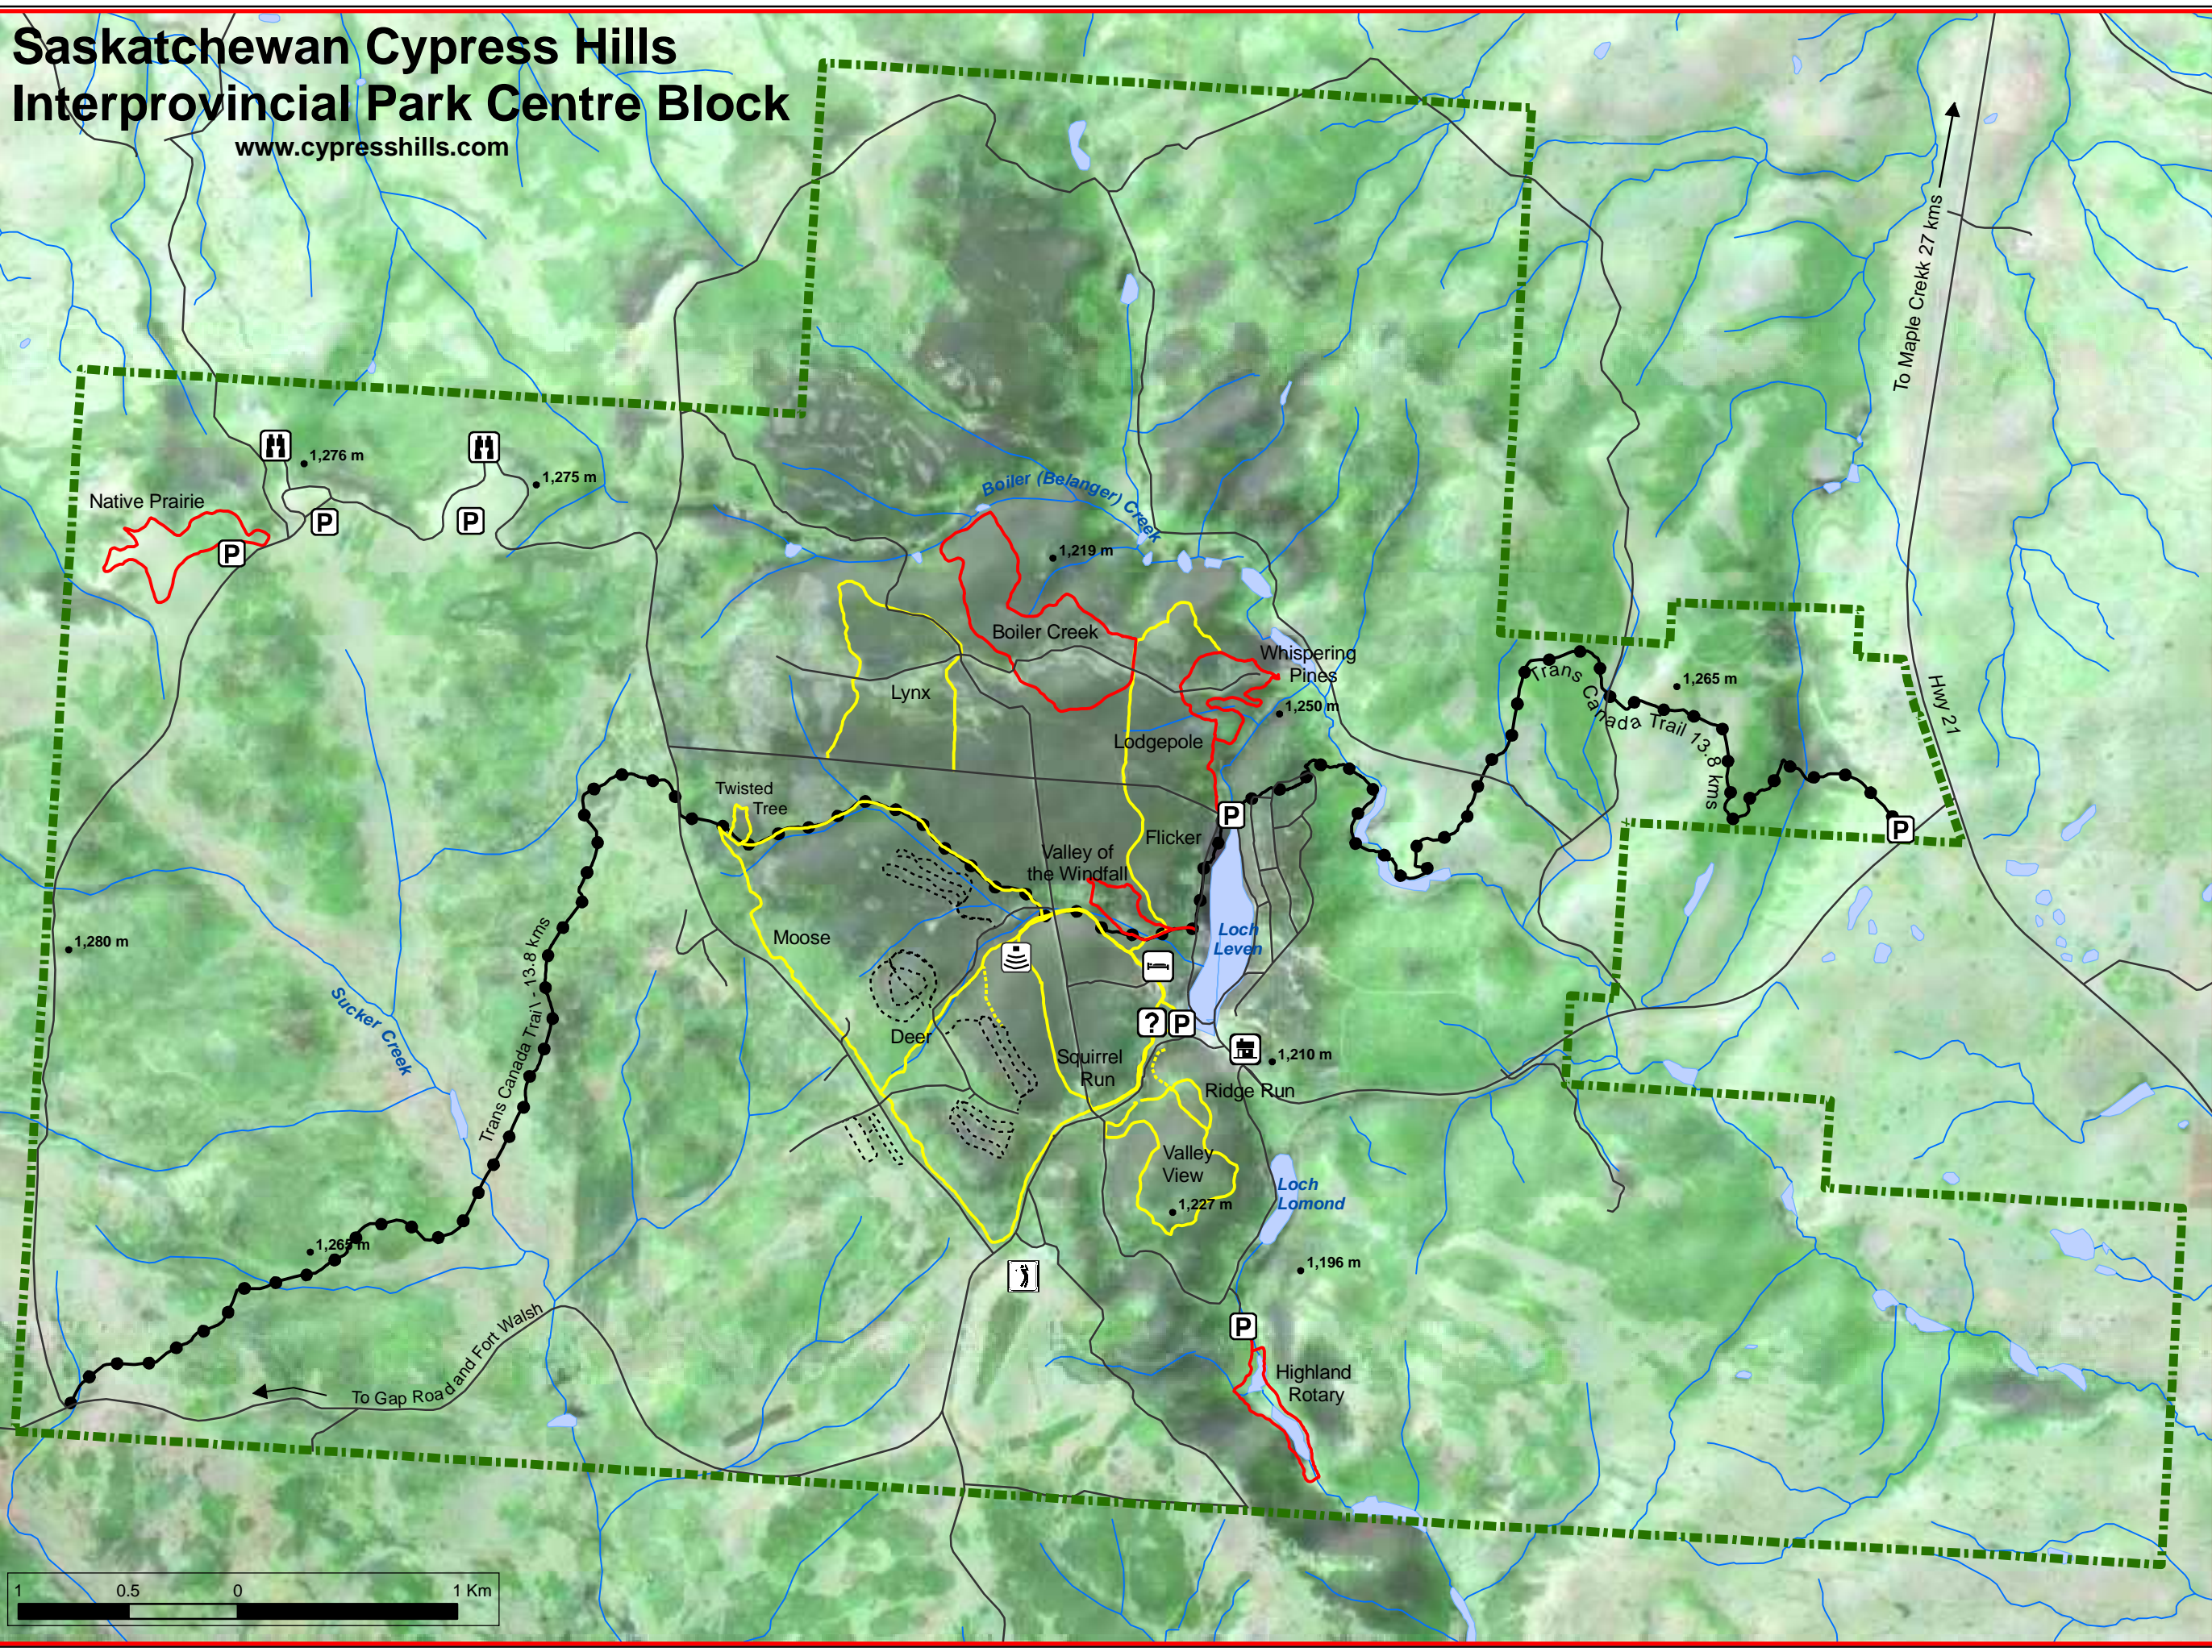

Saskatchewan Cypress Hills Interprovincial Park Centre Block

www.cypresshills.com

Legend

- Interpretive Trails
 - Hiking/X-Country Ski Trails
 - Trans Canada Trail
 - Hwys/Roads
 - Campgrounds
 - Provincial Park boundary
 - Waterbody
- ### Points of Interest
- Amphitheatre
 - Scenic Views
 - Golf Course
 - Park Office
 - Resort Inn
 - Visitor Centre
 - Parking

SPOT Imagery provided by lunctus Geomatics Corp

Copyright Province of Saskatchewan

Information on this map is provided as a public service by the Government of Saskatchewan. We cannot guarantee that all information is current and accurate. Users should verify the info before acting on it.